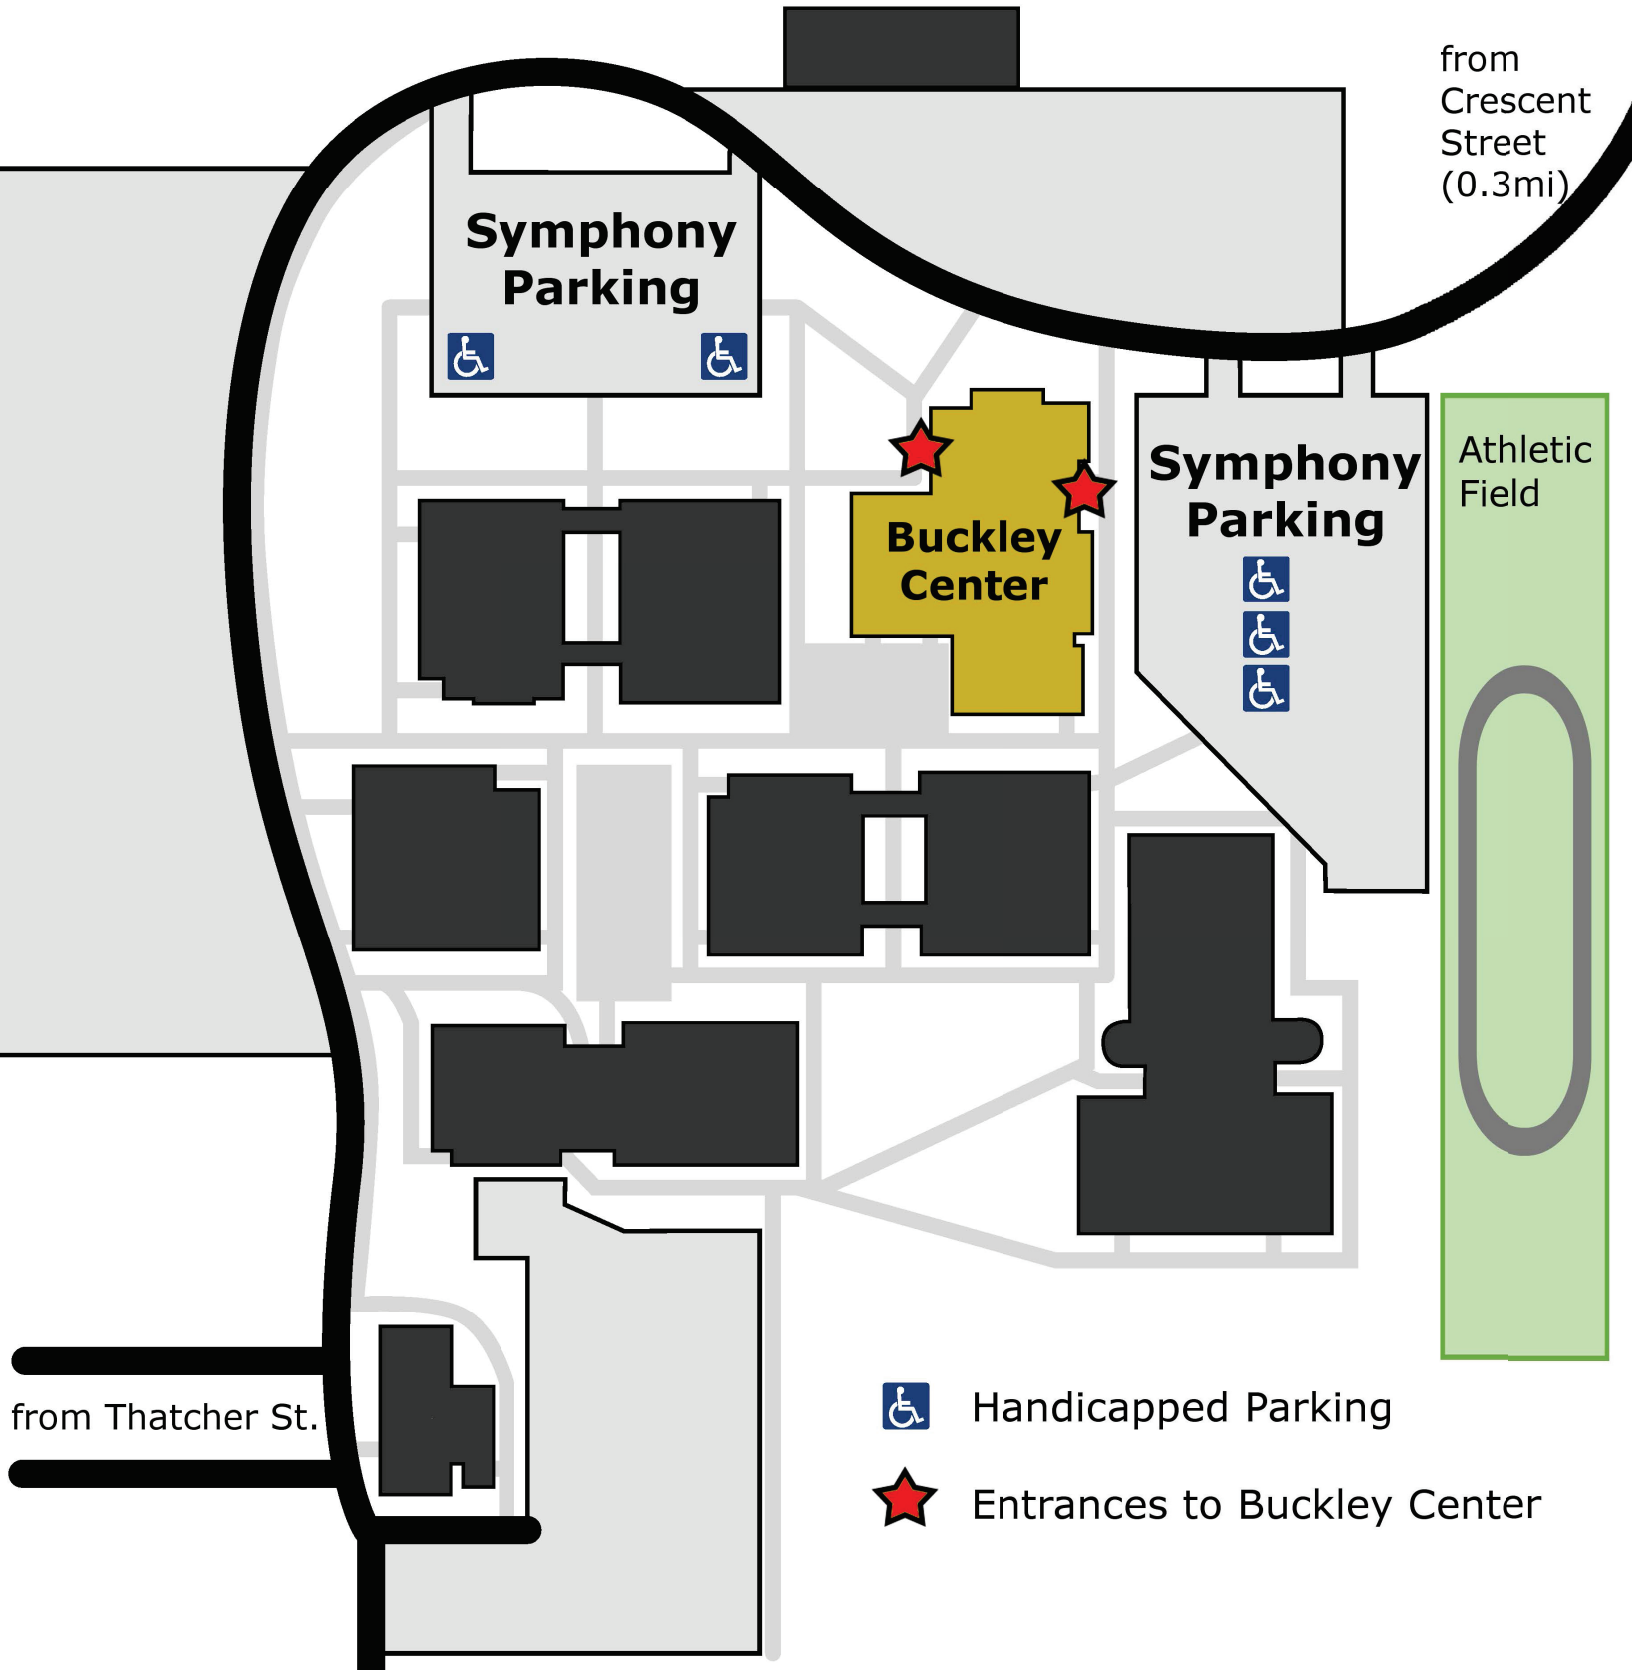

Massasoit Community College - Brockton Campus

1 Massasoit Boulevard, Brockton, MA

from
Crescent
Street
(0.3mi)

**Symphony
Parking**

**Buckley
Center**

**Symphony
Parking**

Athletic
Field

from Thatcher St.

Handicapped Parking

Entrances to Buckley Center